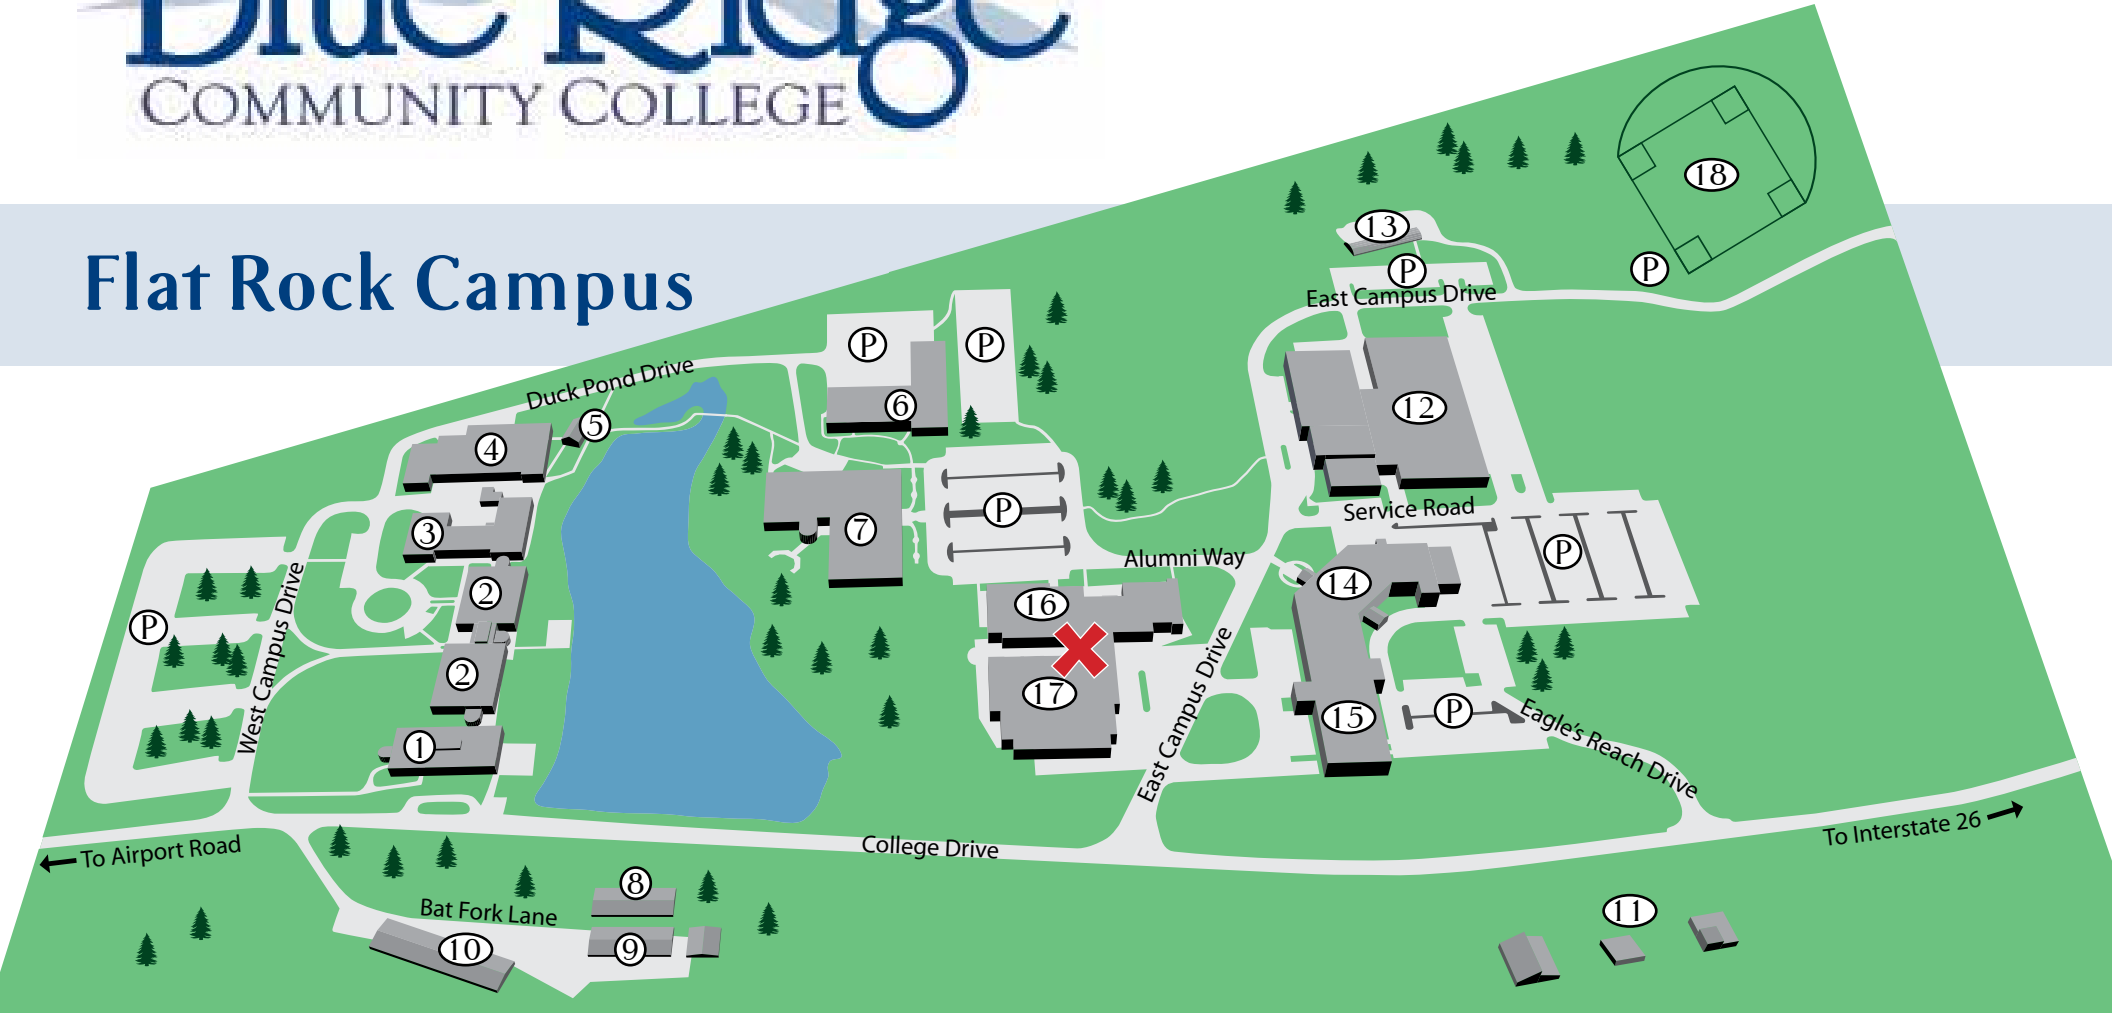

# Blue Ridge

COMMUNITY COLLEGE

## Flat Rock Campus

- Ⓟ Student/Visitor Parking
- 1. Continuing Education Building
- 2. Patton Building
- 3. General Studies Building
- 4. Arts and Sciences Building
- 5. Picnic Shed
- 6. Industrial Skills Center

- 7. Killian Building
- 8. Groundskeeping Building
- 9. Motorcycle Safety/Masonry Building
- 10. Maintenance/Storage Building
- 11. Fire Training Center
- 12. Spearman Building

- 13. Bullington Greenhouse
- 14. Sink Building
- 15. Thomas Auditorium
- 16. Technology Education and Development Center
- 17. Blue Ridge Conference Hall
- 18. Moreno Baseball Stadium